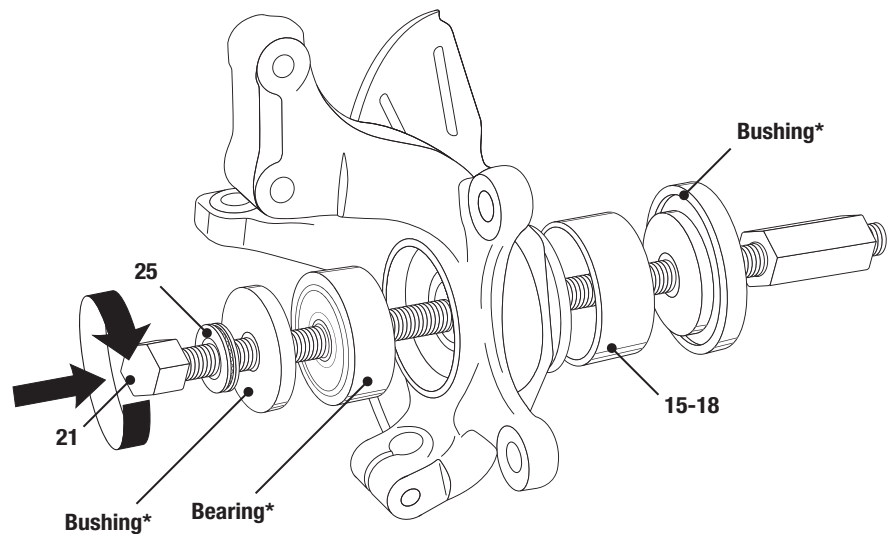

FIGURE D - BEARING INSTALLATION