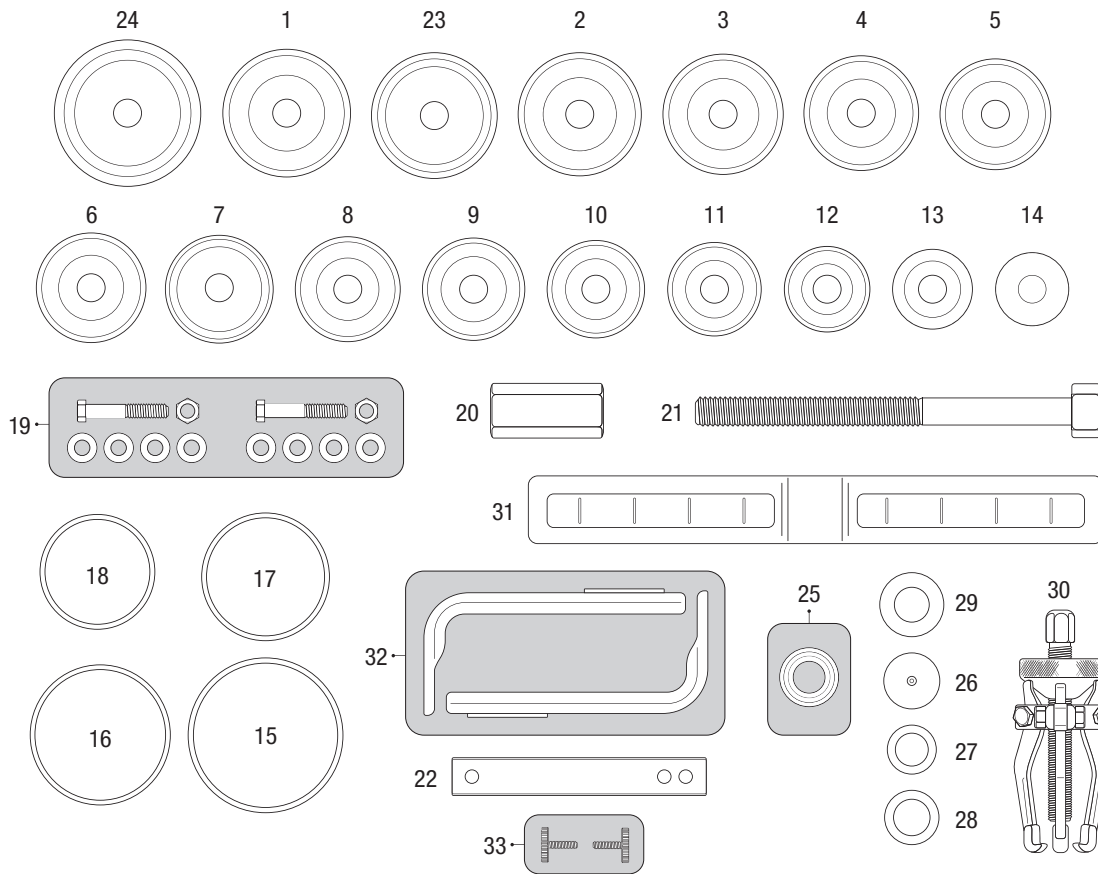

No.	Part No.	Part Description
1	94001	Bushing - 3.48" O.D. (8.84cm)
2	94002	Bushing - 3.27" O.D. (8.31cm)
3	94003	Bushing - 3.21" O.D. (8.15cm)
4	94004	Bushing - 3.05" O.D. (7.75cm)
5	94005	Bushing - 2.95" O.D. (7.49cm)
6	94006	Bushing - 2.89" O.D. (7.34cm)
7	94007	Bushing - 2.87" O.D. (7.29cm)
8	94008	Bushing - 2.82" O.D. (7.15cm)
9	94009	Bushing - 2.76" O.D. (7.01cm)
10	94010	Bushing - 2.62" O.D. (6.65cm)
11	94011	Bushing - 2.48" O.D. (6.30cm)
12	94012	Bushing - 2.32" O.D. (5.90cm)
13	94013	Bushing - 2.17" O.D. (5.51cm)
14	94014	Bushing/Push Plate - 2" O.D. (5.08cm)
15	94015	Sleeve - 4" O.D. (10.56cm)
16	94016	Sleeve - 3.62" O.D. (9.19cm)
17	94017	Sleeve - 3.31" O.D. (8.41cm)
18	94018	Sleeve - 3" O.D. (7.62cm)
19	94019	Brace Bar Screw Assemblies

No.	Part No.	Part Description
20	94020	3" Hex Yoke
21	94021	Force Screw
22	94022	Brace Bar
23	94023	Two-Step Adapter 3.4"/3"/2.7" (8.6cm/7.6cm/6.8cm)
24	94024	Two-Step Adapter 4"/3.6"/3.2" (10.1cm/9.1cm/8.1cm)
25	94025	Force Bearing Assembly
26	94026	Bushing/Push Plate
27	94027	Adapter - Small 1.3" O.D. (3.3cm)
28	94028	Adapter - Medium 1.46" O.D. (3.7cm)
29	94029	Adapter - Large 1.75" O.D. (4.4cm)
30	94030	Three-Legged Puller Assembly*
31	94031	Puller Bar
32	94032	Puller Arms (x2)
33	94033	Set Screws (x2)
34	94034	BMC Storage Case
35	94035	Forcing Screw for 94030*
36	94036	Push Cone for 94030*
37	94037	Yoke Assembly for 94030 (includes nuts and bolts)*
38	94038	Puller Legs for 94030 (x3)*