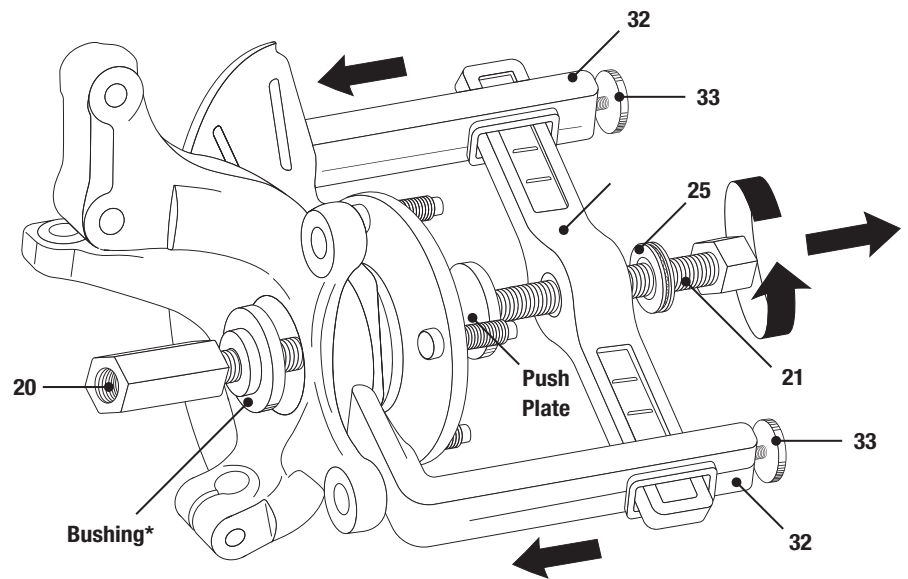

Always begin by referring to the vehicle service manual for instructions on using an appropriate procedures when lifting the vehicle off the ground. It is only necessary to lift the vehicle just far enough to remove the wheel and tire.

HUB REMOVAL

1. Lubricate the forcing screw, puller bar thread, yoke threads, and bearing assembly from this kit, assemble components. Attach the hub puller (Items 20, 21, 25, 31, 32) and set up to as shown in Figure A.
2. Align all components and tighten the forcing screw nut by hand to hold components for a straight pull.
3. When all components are in full contact and aligned turn the forcing screw while using a wrench to hold the yoke (20) in the appropriate direction to pull the hub. It will be necessary to use an impact wrench.

Do not over tighten as this could damage the bearing assembly.

The puller arms will need a sturdy contact point to work. Make sure there is solid contact. Any slippage or shift could lead to damage or injury. It may be necessary to use the brace bar as shown in Figure B.

FIGURE A - GENERAL USE