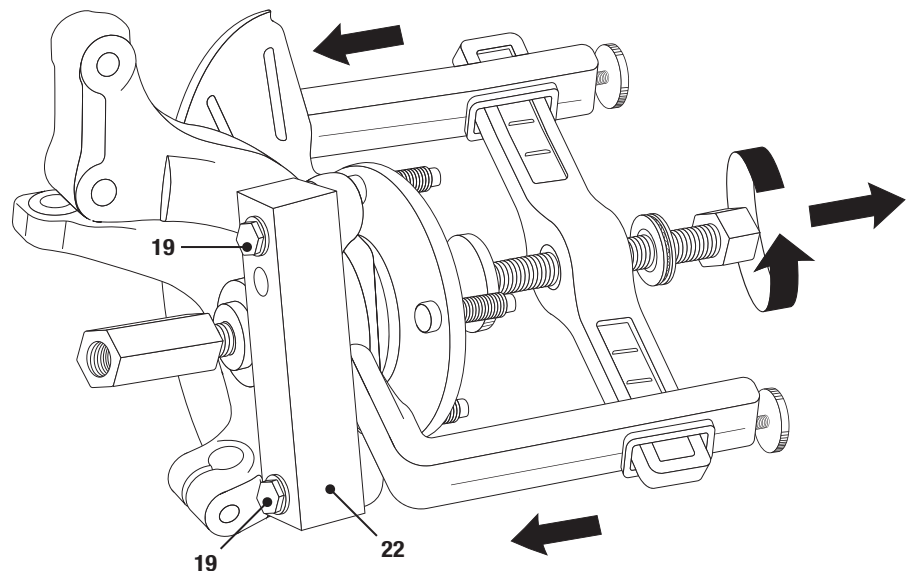

FIGURE B - GENERAL USE WITH BRACE BAR