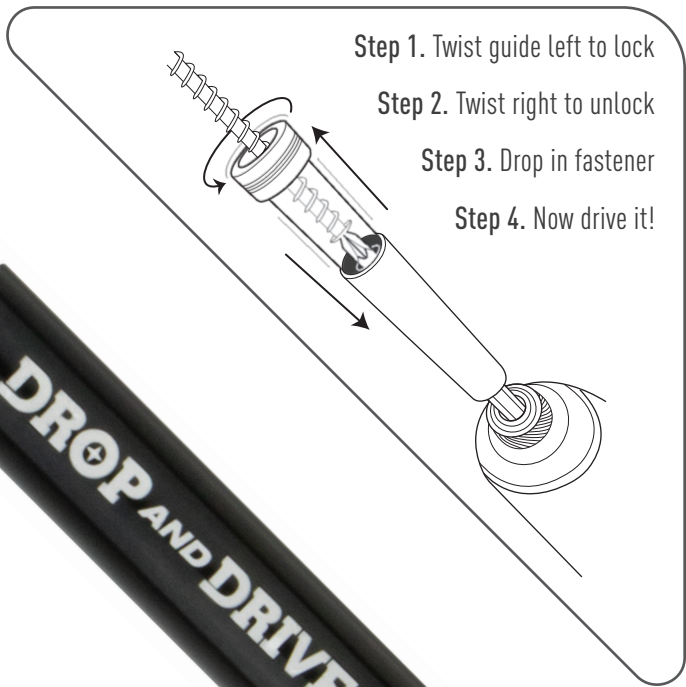

DROP AND DRIVE

Presenting the patented magnetic bit driver with a guide that retracts and extends on its own every time, unlike any driver on the market!

For use anywhere, inside and out, from putting up drywall and cement board to hanging sheathing or installing decking.

Reloads faster, drop the fastener in and drive it.

FEATURES:

- Spring-loaded bit adapter that guides as it drives
- Guide will not only retract but will also extend back
- Guide locks to easily interchange bits
- Internal magnet holds bits in place
- For use with power tools including impact drivers
- Accepts existing, common 1/4" hex bits
- Backed by a limited lifetime warranty
- Use with these types of fasteners and more