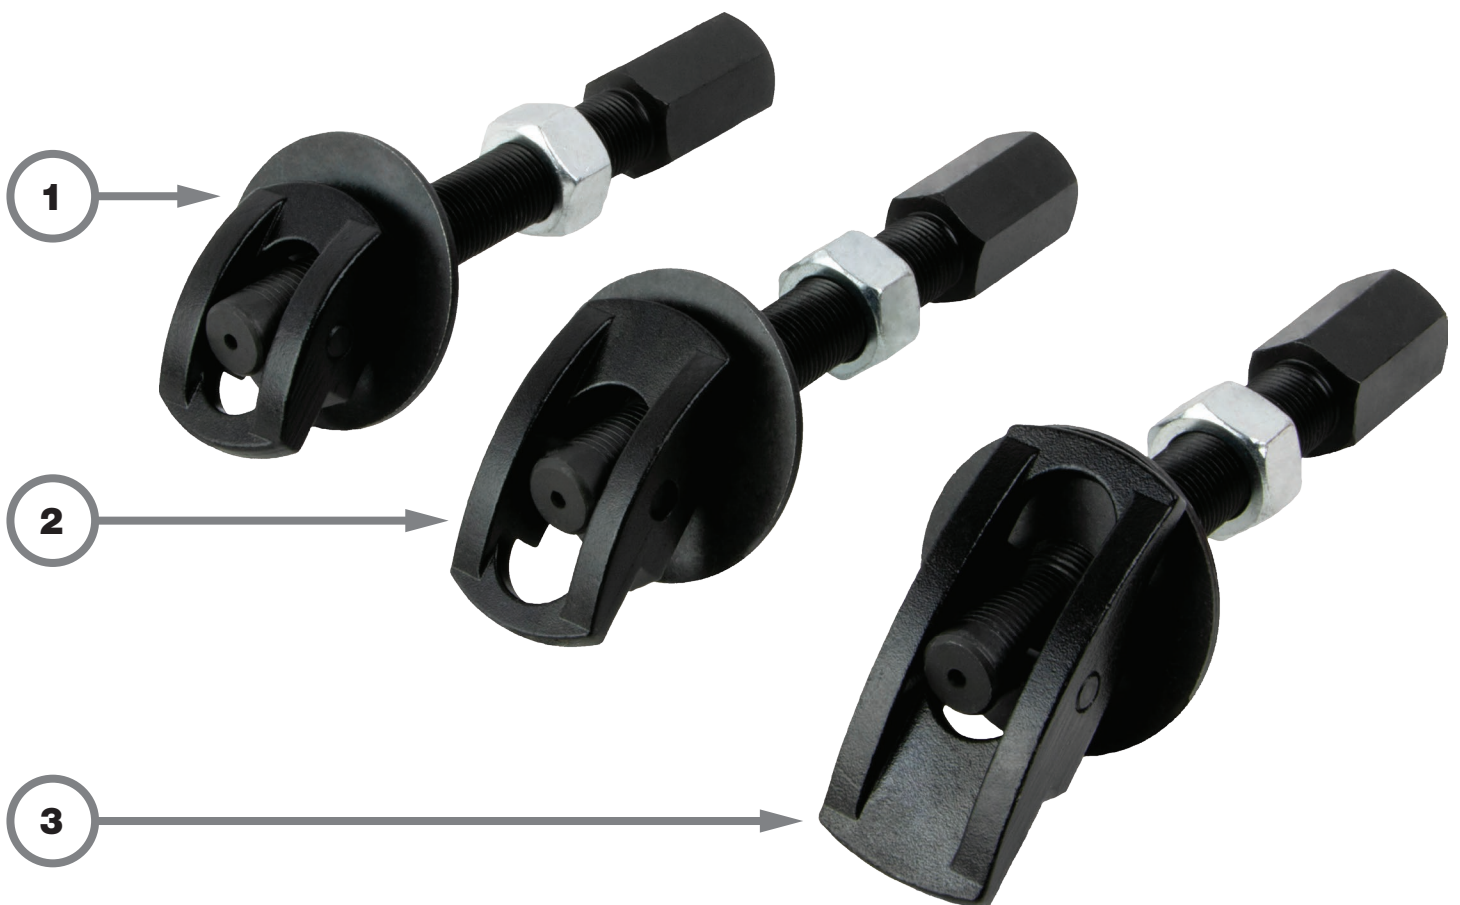

**REAR AXLE BEARING PULLER****PARTS BREAKDOWN**

FIGURE NO.	PART NO.	DESCRIPTION	NO. REQD
1	91801	1" REAR AXLE BEARING PULLER	1
2	91802	1-5/16" REAR AXLE BEARING PULLER	1
3	91803	1-3/8" REAR AXLE BEARING PULLER	1
NOT SHOWN	91804	PLASTIC BLOW CASE GREY	1