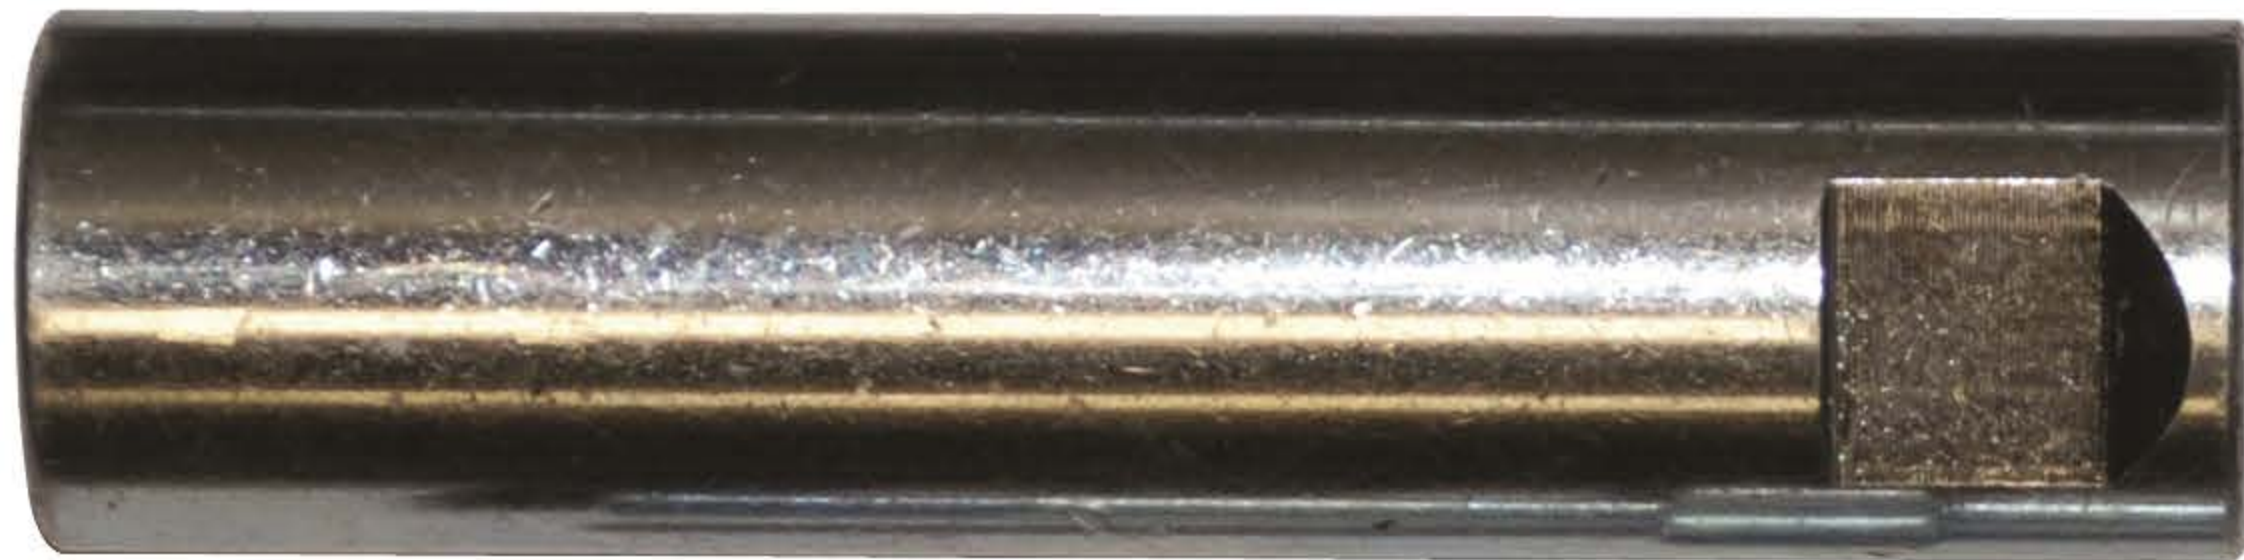

SAE DOWEL PIN PULLER PART No. 95200

952-200 - HOUSING

952-400 - GUIDE

953-22A WASHER

952-100 BUSHING

952-22A - NUT

952-200 - SHAFT THREADED

952-270
3/16" COLLET

952-210
1/4" COLLET

952-230
5/16" COLLET

952-250
3/8" COLLET

952-290
1/2" COLLET